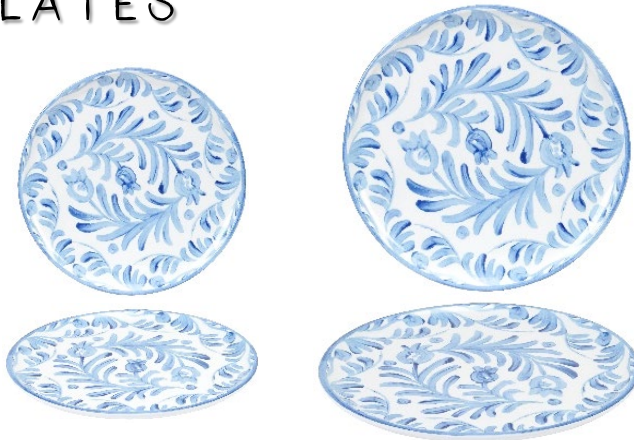

NEW ARRIVALS CURATED FOR 2021

Costa Collection

PREMIUM MELAMINE DINNERWARE

COSTA DINNERWARE

- 7" Coupe Plate
  22351-7-104 | 7"DIAx.75"H
- 10" Coupe Plate
  22351-10-104 | 10.75"DIAx.75"H
- 11" Oval Platter
  22352-11-104 |
  10.75"Wx7.75"Dx1.25"H
- 8 oz. Bowl
  22354-4-104 | 4"DIAx2.125"H
- 14 oz. Bowl
  22354-5-104 | 5"DIAx2.625"H

PLATES

PLATTER

BOWLS

(800) 321-9069

CAL·MIL

WWW.CALMIL.COM